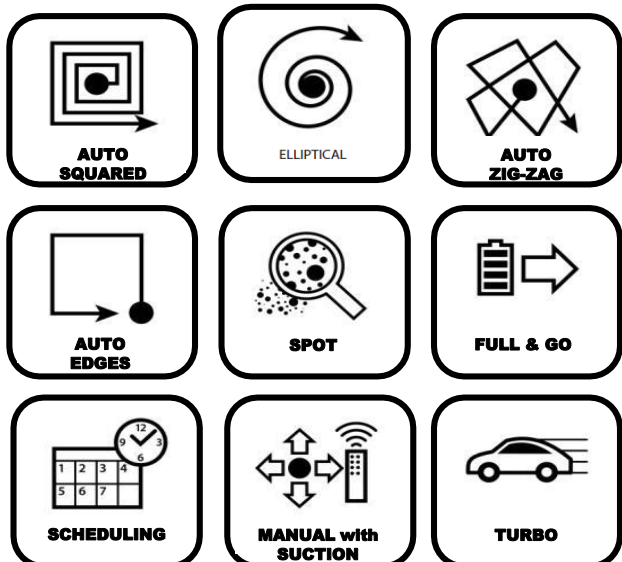

SMART. SLIM. CLEAN.

- ✓ **Infrared Navigation**
- ✓ **Ultra Slim: 68mm**
- ✓ **Lithium Battery: 90 min**
- ✓ **Carry Handle**
- ✓ **9 Cleaning programs**
- ✓ **TOTAL CARE** Furniture and Floor
 - NO Touch Sensors
 - Real soft bumper
 - Floor Polisher
- ✓ **LCD display**
- ✓ **1 Edge side brushes**
- ✓ **Bin Capacity: 0,5L** same as Robocom2 despite the height!
- ✓ **Scheduling (weekly)**
- ✓ **EPA filter**
- ✓ **Super Silent: 60 dBA**
- ✓ **5 Anti fall-down sensors**

CODES	
PRODUCT CODE	39001440
EAN CODE	8016361919006
PACKAGING	
PCS into MASTER CARTON	n.4
PACK DIMENSIONS (mm)	TBC

SMART. SLIM. CLEAN.

9 PROGRAMS

ACCESSORY PACK INCLUDED

Dual brush bar	Y,1
Remote control	Y
Spare edge cleaning bristle	Y, 1
Floor cleaning pad holder	Y
Floor cleaning pad	Y
Spare floor cleaning pad	Y, 3
Spare pre motor filter EPA	Y, 2